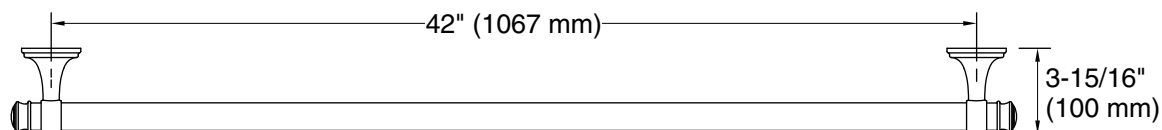

Technical Information

All product dimensions are nominal.

Installation Type: Wall-mount

Material: Zinc

Notes

Measure your actual product for roughing-in details.

WARNING: Risk of personal injury. The wall plates on the grab bar must be mounted to a brace between the wall studs. This will ensure that the weight of the user is adequately supported.